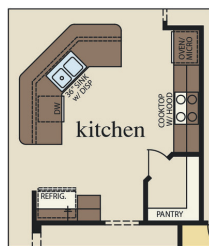

CAROTHERS
EXECUTIVE HOMES

Reagan Side Entry

2655 Square Feet

254.939.5100 OFFICE | www.CAROTHERSTX.com | FOURTH GENERATION HOME BUILDER

SQUARE FOOTAGE & DIMENSIONS ARE APPROXIMATE. PRICING WILL VARY BASED ON LOT SELECTION, OPTIONS SELECTED & CUSTOMIZATION.

TO IMPROVE OUR DESIGN, FEATURES ARE SUBJECT TO CHANGE WITHOUT NOTICE. © PROTECTED BY COPYRIGHT LAWS.

CAROTHERS
EXECUTIVE HOMES

Reagan Side Entry

2655 Square Feet

254.939.5100 OFFICE | www.CAROTHERSTX.com | FOURTH GENERATION HOME BUILDER