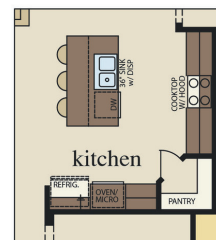

CAROTHERS
EXECUTIVE HOMES

Reagan Side Entry

2655 Square Feet

254.939.5100 OFFICE | www.CAROTHERSTX.com | FOURTH GENERATION HOME BUILDER

SQUARE FOOTAGE & DIMENSIONS ARE APPROXIMATE. PRICING WILL VARY BASED ON LOT SELECTION, OPTIONS SELECTED & CUSTOMIZATION.

TO IMPROVE OUR DESIGN, FEATURES ARE SUBJECT TO CHANGE WITHOUT NOTICE. © PROTECTED BY COPYRIGHT LAWS.

CAROTHERS
EXECUTIVE HOMES

Reagan Side Entry

2655 Square Feet

254.939.5100 OFFICE | www.CAROTHERSTX.com | FOURTH GENERATION HOME BUILDER