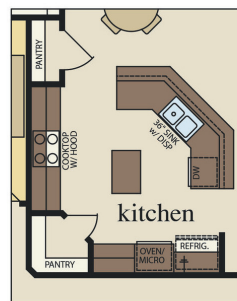

Palms

2371 Square Feet

CAROTHERS
EXECUTIVE HOMES

optional fireplace

optional kitchen

254.939.5100 OFFICE | www.CAROTHERSTX.com | FOURTH GENERATION HOME BUILDER

SQUARE FOOTAGE & DIMENSIONS ARE APPROXIMATE. PRICING WILL VARY BASED ON LOT SELECTION, OPTIONS SELECTED & CUSTOMIZATION.