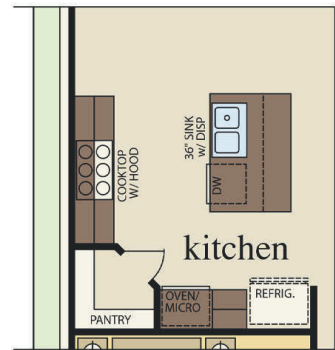

CAROTHERS
EXECUTIVE HOMES

Nugget

2120 Square Feet

optional kitchen

optional study

254.939.5100 OFFICE | www.CAROTHERSTX.com | FOURTH GENERATION HOME BUILDER

SQUARE FOOTAGE & DIMENSIONS ARE APPROXIMATE. PRICING WILL VARY BASED ON LOT SELECTION, OPTIONS SELECTED & CUSTOMIZATION.

TO IMPROVE OUR DESIGN, FEATURES ARE SUBJECT TO CHANGE WITHOUT NOTICE. © PROTECTED BY COPYRIGHT LAWS.

CAROTHERS
EXECUTIVE HOMES

Nugget
2120 Square Feet

ELEVATION 'A'

ELEVATION 'B'

254.939.5100 OFFICE | www.CAROTHERSTX.com | FOURTH GENERATION HOME BUILDER