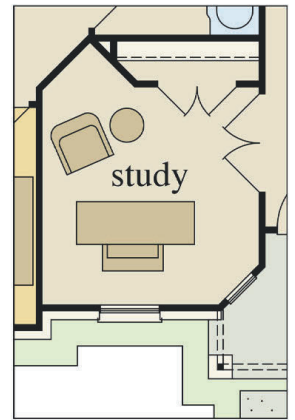

CAROTHERS
EXECUTIVE HOMES

Nugget

2120 Square Feet

optional kitchen

optional study

254.939.5100 OFFICE | www.CAROTHERSTX.com | FOURTH GENERATION HOME BUILDER

SQUARE FOOTAGE & DIMENSIONS ARE APPROXIMATE. PRICING WILL VARY BASED ON LOT SELECTION, OPTIONS SELECTED & CUSTOMIZATION.

TO IMPROVE OUR DESIGN, FEATURES ARE SUBJECT TO CHANGE WITHOUT NOTICE. © PROTECTED BY COPYRIGHT LAWS.

CAROTHERS
EXECUTIVE HOMES

Nugget
2120 Square Feet

ELEVATION 'A'

ELEVATION 'B'

254.939.5100 OFFICE | www.CAROTHERSTX.com | FOURTH GENERATION HOME BUILDER