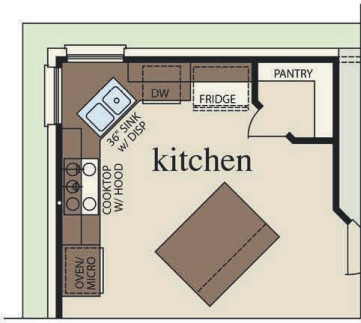

CAROTHERS
EXECUTIVE HOMES

Monte Carlo

2120 Square Feet

optional kitchen

254.939.5100 OFFICE | www.CAROTHERSTX.com | FOURTH GENERATION HOME BUILDER

SQUARE FOOTAGE & DIMENSIONS ARE APPROXIMATE. PRICING WILL VARY BASED ON LOT SELECTION, OPTIONS SELECTED & CUSTOMIZATION.

TO IMPROVE OUR DESIGN, FEATURES ARE SUBJECT TO CHANGE WITHOUT NOTICE. © PROTECTED BY COPYRIGHT LAWS.

CAROTHERS
EXECUTIVE HOMES

Monte Carlo
2120 Square Feet

ELEVATION 'A'

ELEVATION 'B'

254.939.5100 OFFICE | www.CAROTHERSTX.com | FOURTH GENERATION HOME BUILDER