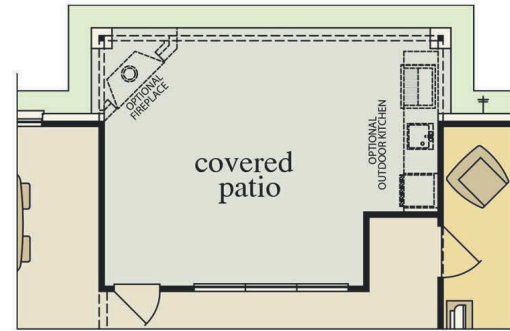

CAROTHERS
EXECUTIVE HOMES

Aria
2394 Square Feet

optional extended covered patio

CAROTHERS
EXECUTIVE HOMES

Aria
2394 Square Feet

ELEVATION 'A'

254.939.5100 OFFICE | www.CAROTHERSTX.com | FOURTH GENERATION HOME BUILDER

SQUARE FOOTAGE & DIMENSIONS ARE APPROXIMATE. PRICING WILL VARY BASED ON LOT SELECTION, OPTIONS SELECTED & CUSTOMIZATION.
TO IMPROVE OUR DESIGN, FEATURES ARE SUBJECT TO CHANGE WITHOUT NOTICE. © PROTECTED BY COPYRIGHT LAWS.